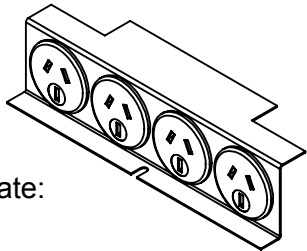

## Features

- Height adjustable lid
- Flush or recess lid options
- Easy to remove lid section
- Single cable exit flap
- Lifting tab (for easy opening)
- Up to 4 auto switched power outlets
- Modular configuration
- Bevelled and flush lid finishes
- Provision for up to 6 data

Manage Cables Better

FB Series Stainless Steel 14mm Recessed Lid Assembly

PART NUMBER : **FBSSR14LA**

FB Series Stainless Steel Flush Lid Assembly

PART NUMBER : **FBSSFLAS50**

4 x Power Plate:  
**FBPP4PS50**

# FBS50 SHALLOW SERIES FLOOR OUTLET BOX

- Floor box body manufactured from powder coated zinc annealed steel
- 20mm knockouts provided for easy conduit entry
- Frame and lid manufactured from stainless steel
- Auto switched power outlet's supplied
- Provision for data
- Floor box carcass dimensions: W 194 x L 227 x D 54mm
- Floor box lid dimension W 220 x L 250mm (on bevelled edge lid)
- Floor box lid dimension W 195x L 230mm (on 14mm recessed lid)
- Frame Lid Recess: 14mm