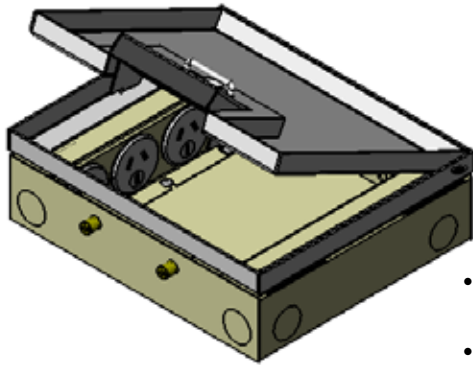

# FBS50 SHALLOW SERIES FLOOR OUTLET BOX

**Manage Cables Better**

Cableaway's shallow floor outlet boxes are an ideal way to supply power, data and A/V to open floors of a commercial office building or even within your home. The FBS50 Series floor outlet boxes come complete with a height adjustable lid, auto switched outlets, provision for data mechs (mechs by others).

Manage Cables Better

FB Series Stainless Steel 14mm Recessed Lid Assembly

PART NUMBER : **FBSSR14LA**

FB Series Stainless Steel Flush Lid Assembly

PART NUMBER : **FBSSFLAS50**

4 x Power Plate:  
**FBPP4PS50**

2 x Power Plate:  
**FBPP2PS50**

4 x Data Plate:  
**FBDP4DS50**

6 x Data Plate:  
**FBDP6DS50**

Manage Cables Better

# FBS50 SHALLOW SERIES FLOOR OUTLET BOX

- Floor box body manufactured from powder coated zinc annealed steel
- 20mm knockouts provided for easy conduit entry
- Frame and lid manufactured from stainless steel
- Auto switched power outlet's supplied
- Provision for data
- Floor box carcass dimensions: W 194 x L 227 x D 54mm
- Floor box lid dimension W 220 x L 250mm (on bevelled edge lid)
- Floor box lid dimension W 195x L 230mm (on 14mm recessed lid)
- Frame Lid Recess: 14mm