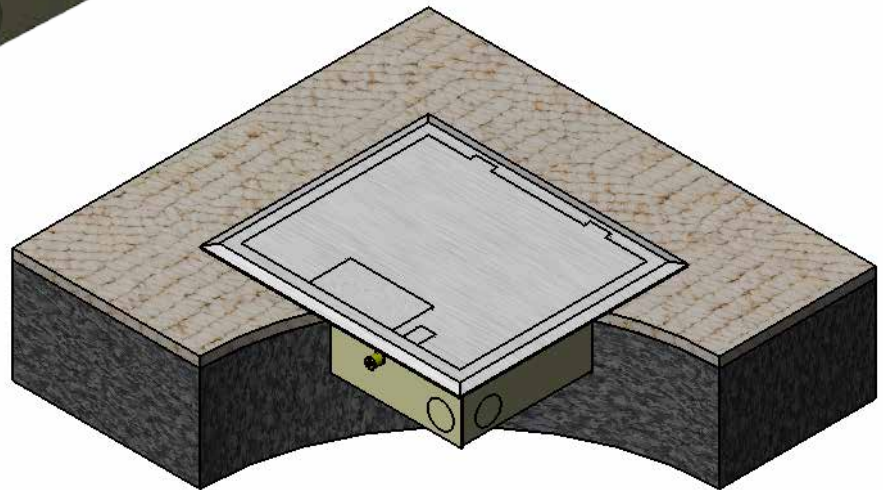

# FBS50 SERIES FLOOR OUTLET BOXES

# FBS50 SHALLOW SERIES FLOOR OUTLET BOX

**Manage Cables Better**

Cableaway's shallow floor outlet boxes are an ideal way to supply power, data and A/V to open floors of a commercial office building or even within your home. The FBS50 Series floor outlet boxes come complete with a height adjustable lid, auto switched outlets, provision for data mechs (mechs by others).

## Features

- Height adjustable lid
- Flush or recess lid options
- Easy to remove lid section
- Single cable exit flap
- Lifting tab (for easy opening)
- Up to 4 auto switched power outlets
- Modular configuration
- Bevelled and flush lid finishes
- Provision for up to 6 data