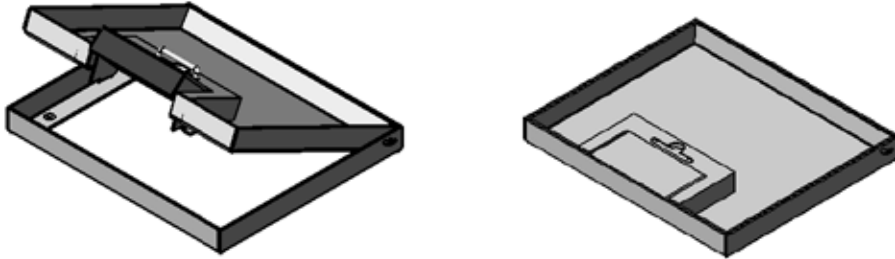

# FBS50 SHALLOW SERIES FLOOR OUTLET BOX

**Manage Cables Better**

Cableaway's shallow floor outlet boxes are an ideal way to supply power, data and A/V to open floors of a commercial office building or even within your home. The FBS50 Series floor outlet boxes come complete with a height adjustable lid, auto switched outlets, provision for data mechs (mechs by others).

## Features

- Height adjustable lid
- Flush or recess lid options
- Easy to remove lid section
- Single cable exit flap
- Lifting tab (for easy opening)
- Up to 4 auto switched power outlets
- Modular configuration
- Bevelled and flush lid finishes
- Provision for up to 6 data

Manage Cables Better

FB Series Stainless Steel 14mm Recessed Lid Assembly

PART NUMBER : **FBSSR14LA**

FB Series Stainless Steel Flush Lid Assembly

PART NUMBER : **FBSSFLAS50**

4 x Power Plate:  
**FBPP4PS50**