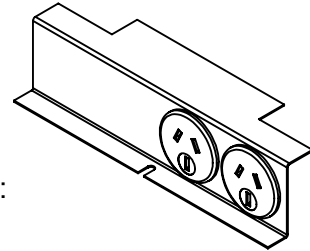

2 x Power Plate:
FBPP2PS50