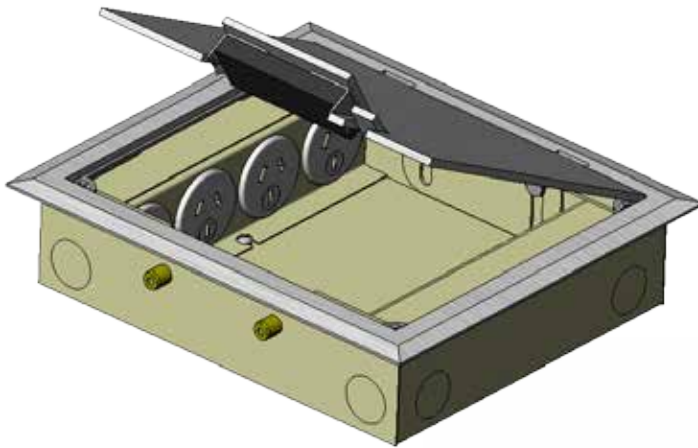

# FBS50 SERIES FLOOR OUTLET BOXES

# FBS50 SHALLOW SERIES FLOOR OUTLET BOX

**Manage Cables Better**

Cableaway's shallow floor outlet boxes are an ideal way to supply power, data and A/V to open floors of a commercial office building or even within your home. The FBS50 Series floor outlet boxes come complete with a height adjustable lid, auto switched outlets, provision for data mechs (mechs by others).

## Features

- Height adjustable lid
- Flush or recess lid options
- Easy to remove lid section
- Single cable exit flap
- Lifting tab (for easy opening)
- Up to 4 auto switched power outlets
- Modular configuration
- Bevelled and flush lid finishes
- Provision for up to 6 data

# FBS50 SHALLOW SERIES FLOOR OUTLET BOX

- Floor box body manufactured from powder coated zinc annealed steel
- 20mm knockouts provided for easy conduit entry
- Frame and lid manufactured from stainless steel
- Auto switched power outlet's supplied
- Provision for data
- Floor box carcass dimensions: W 194 x L 227 x D 54mm
- Floor box lid dimension W 220 x L 250mm (on bevelled edge lid)
- Floor box lid dimension W 195x L 230mm (on 14mm recessed lid)
- Frame Lid Recess: 14mm